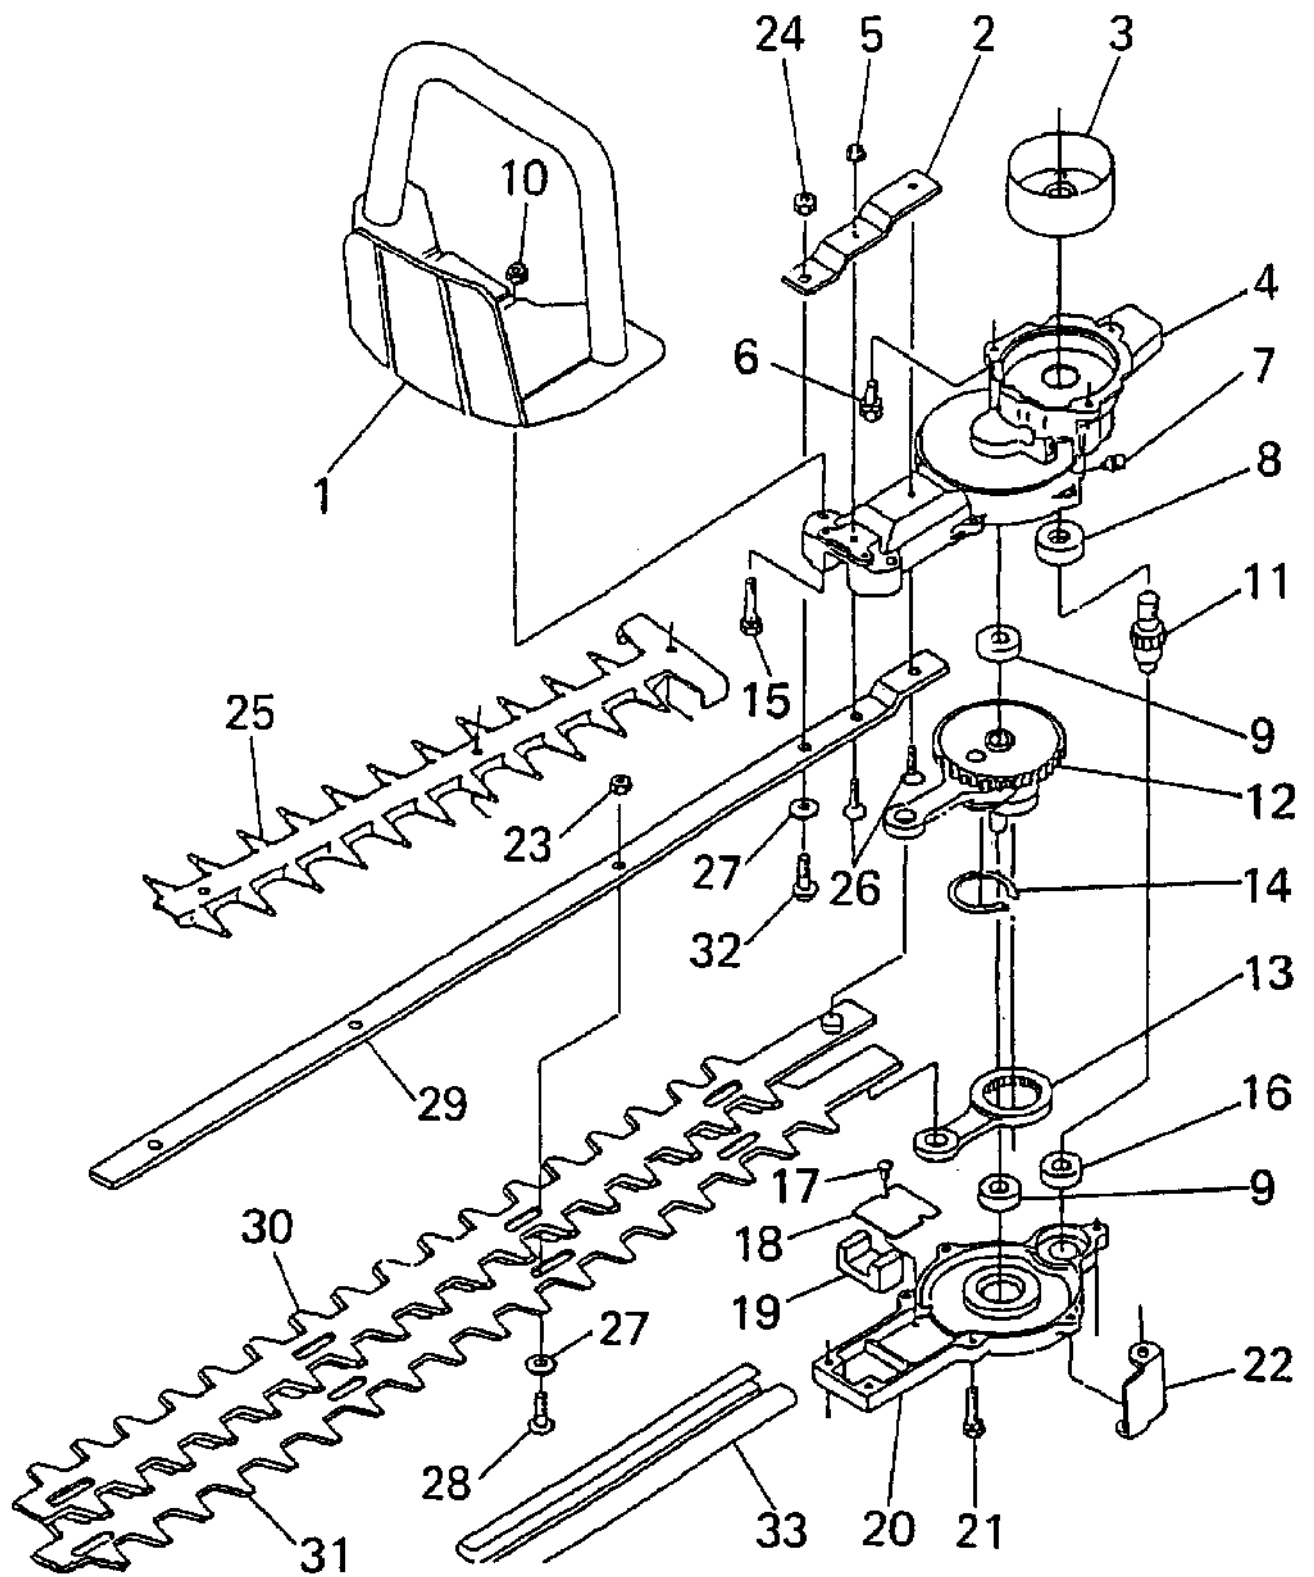

Drawing      FLYWHEEL MAGNETO SYSTEM

---

Reference	Qty	Item number	Description
1	1	MKE11012AA	FLYWHEEL
2	1	MKE04023AA	COIL, IGNITION
3	1	MFR64961	CAP, PLUG
4	1	MKE90001BA	RUBBER SPACER
5	1	MFR66751	PROTECTION
6	2	MFR64569A	BOLT
7	1	MFR53722	PLUG, SPARK NGK BMR6A
8	1	MKE90109AA	WIRE, LEAD
9	1	MKE90056AA	WIRE, LEAD

Drawing RECOIL STARTER SYSTEM

---

Reference	Qty	Item number	Description
1	1	MKS20062AA	RECOIL STARTER INCL.2-11
2	1	MKS20062AA001	CASE, STARTER
3	1	MKS20062AA002	PULLEY
4	1	MFR66778XX003	RATCHET
5	1	MKS20062AA004	SPRING
6	1	MFR64953XX012	PLATE
7	1	MFR64824XX006	SPRING
8	1	MKS20001AA104	SCREW
9	1	MFR64824XX010	SPRING
10	1	MFR64824XX007	ROPE, STARTER
11	1	MFR66881XX011	GRIP
12	4	MKU12017AA	SCREW&WASHER

Drawing REAR HANDLE

---

Reference	Qty	Item number	Description
1	1	MKY118162	SPRING
2	1	MKY118151	LEVER
3	1	MKYK112040100	SCREW
4	1	MKY118121	HOLDER, WIRE
5	1	MKY118111	PLATE
6	1	MKYA005044004	SWITCH
7	1	MKY118115	THROTTLE LEVER
8	1	MKYK280002500	STOP RING
9	1	MKY118160	PIN LEVER
10	1	MKY118150	REAR HANDLE LH
11	5	MKYK017040160	SCREW
12	1	MKYK017040300	SCREW
13	1	MKY118149	REAR HANDLE RH
14	6	MKYK150040000	NUT
15	1	MKYA052175004	DECAL
16	1	MKYK151060000	NUT
17	1	MKYK055060400	SCREW
18	1	MKYK055060500	SCREW
19	1	MKR22020AA	THROTTLE WIRE