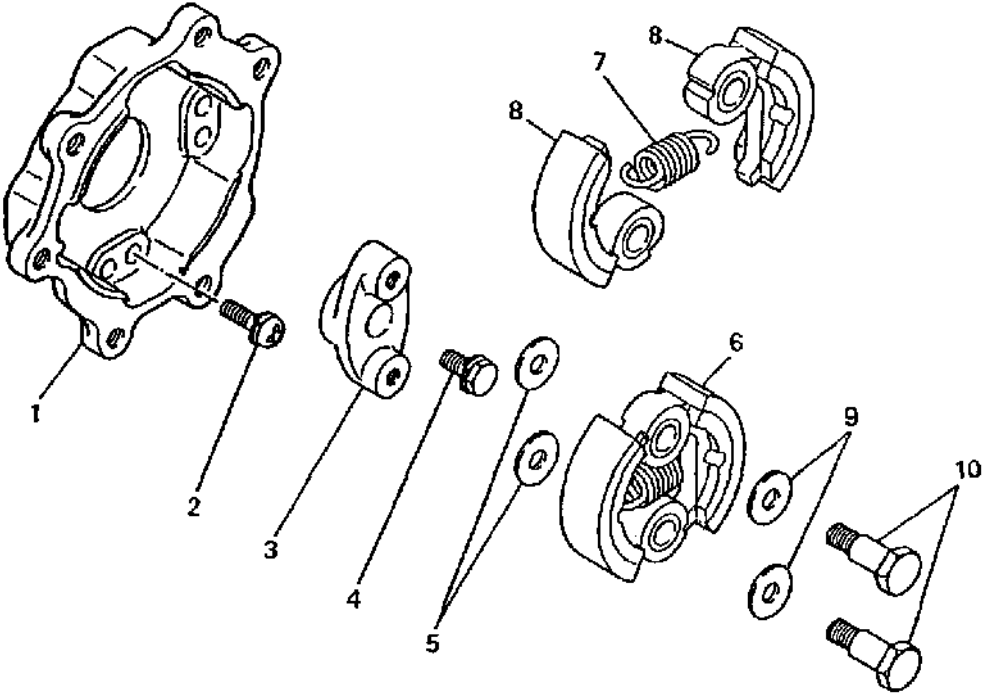

Drawing CLUTCH SYSTEM

Reference	Qty	Item number	Description
1	1	MKN60024CA	SPACER
2	4	MH081D05X016	SCREW
3	1	MFR66796	BRACKET
4	1	MFR66797	BOLT
5	2	MKU34003AA	WASHER
6	1	MKT01045BA	CLUTCH (INCL.7-8)
7	1	MKU80021AA	SPRING
8	2	MKT12006BA	SHOE, CLUTCH
9	2	MKU34002AA	WASHER
10	2	MKT14004AA	BOLT,CLUTCH