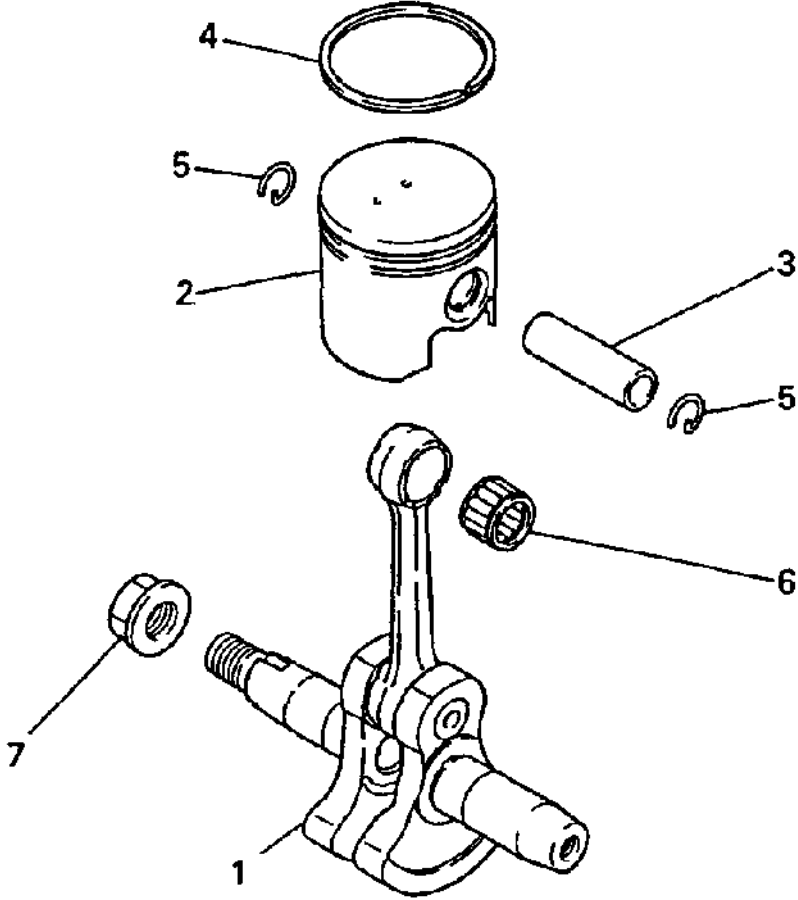

Drawing      CRANKCASE SYSTEM

---

Reference	Qty	Item number	Description
1	1	MKB12010BA	CASE, DRIVE
2	1	MKB12013AA	CASE, STARTER
3	2	MS110X60X010	BEARING, BALL
4	1	MFR64230	SEAL OIL
5	1	MKW21005AA	SEAL OIL
6	2	MKU40003AA	PIN DOWEL
7	3	MH081D05X025	SCREW
8	1	MKH30019BA	PROTECTION
9	4	MKU12019AA	BOLT
10	1	MKW56056AA	DECAL
11	1	MKU60001AA	CLAMP

Drawing      CYLINDER

---

Reference	Qty	Item number	Description
1	1	MKC13008AA	CYLINDER
2	1	MKW32010AA	GASKET, CYLINDER
3	4	MB121C05X016	BOLT
4	2	MB151B05X040	BOLT, STUD
5	1	MKH40032AA	COVER, CYLINDER
6	1	MKH70010AA	GUARD, PLUG
7	1	MH071D05X016K	SCREW&WASHER

Drawing      CRANKSHAFT & PISTON SYSTEM

---

Reference	Qty	Item number	Description
1	1	MKD01019AA	CRANKSHAFT
2	1	MKP01027AA	PISTON SET (INCL.3)
3	1	MKP51007AA	PIN, PISTON
4	1	MKP23003AA	RING, TOP
5	2	MFR67131	CLIP, PISTON PIN
6	1	MFR67153	BEARING, NEEDLE
7	1	MZZ70028C	NUT, CONICAL SPG

Drawing REAR HANDLE

---

Reference	Qty	Item number	Description
1	1	MKY118162	SPRING
2	1	MKY118151	LEVER
3	1	MKYK112040100	SCREW
4	1	MKY118121	HOLDER, WIRE
5	1	MKY118111	PLATE
6	1	MKYA005044004	SWITCH
7	1	MKY118115	THROTTLE LEVER
8	1	MKYK280002500	STOP RING
9	1	MKY118160	PIN LEVER
10	1	MKY118150	REAR HANDLE LH
11	5	MKYK017040160	SCREW
12	1	MKYK017040300	SCREW
13	1	MKY118149	REAR HANDLE RH
14	6	MKYK150040000	NUT
15	1	MKYA052175004	DECAL
16	1	MKYK151060000	NUT
17	1	MKYK055060400	SCREW
18	1	MKYK055060500	SCREW
19	1	MKR22020AA	THROTTLE WIRE