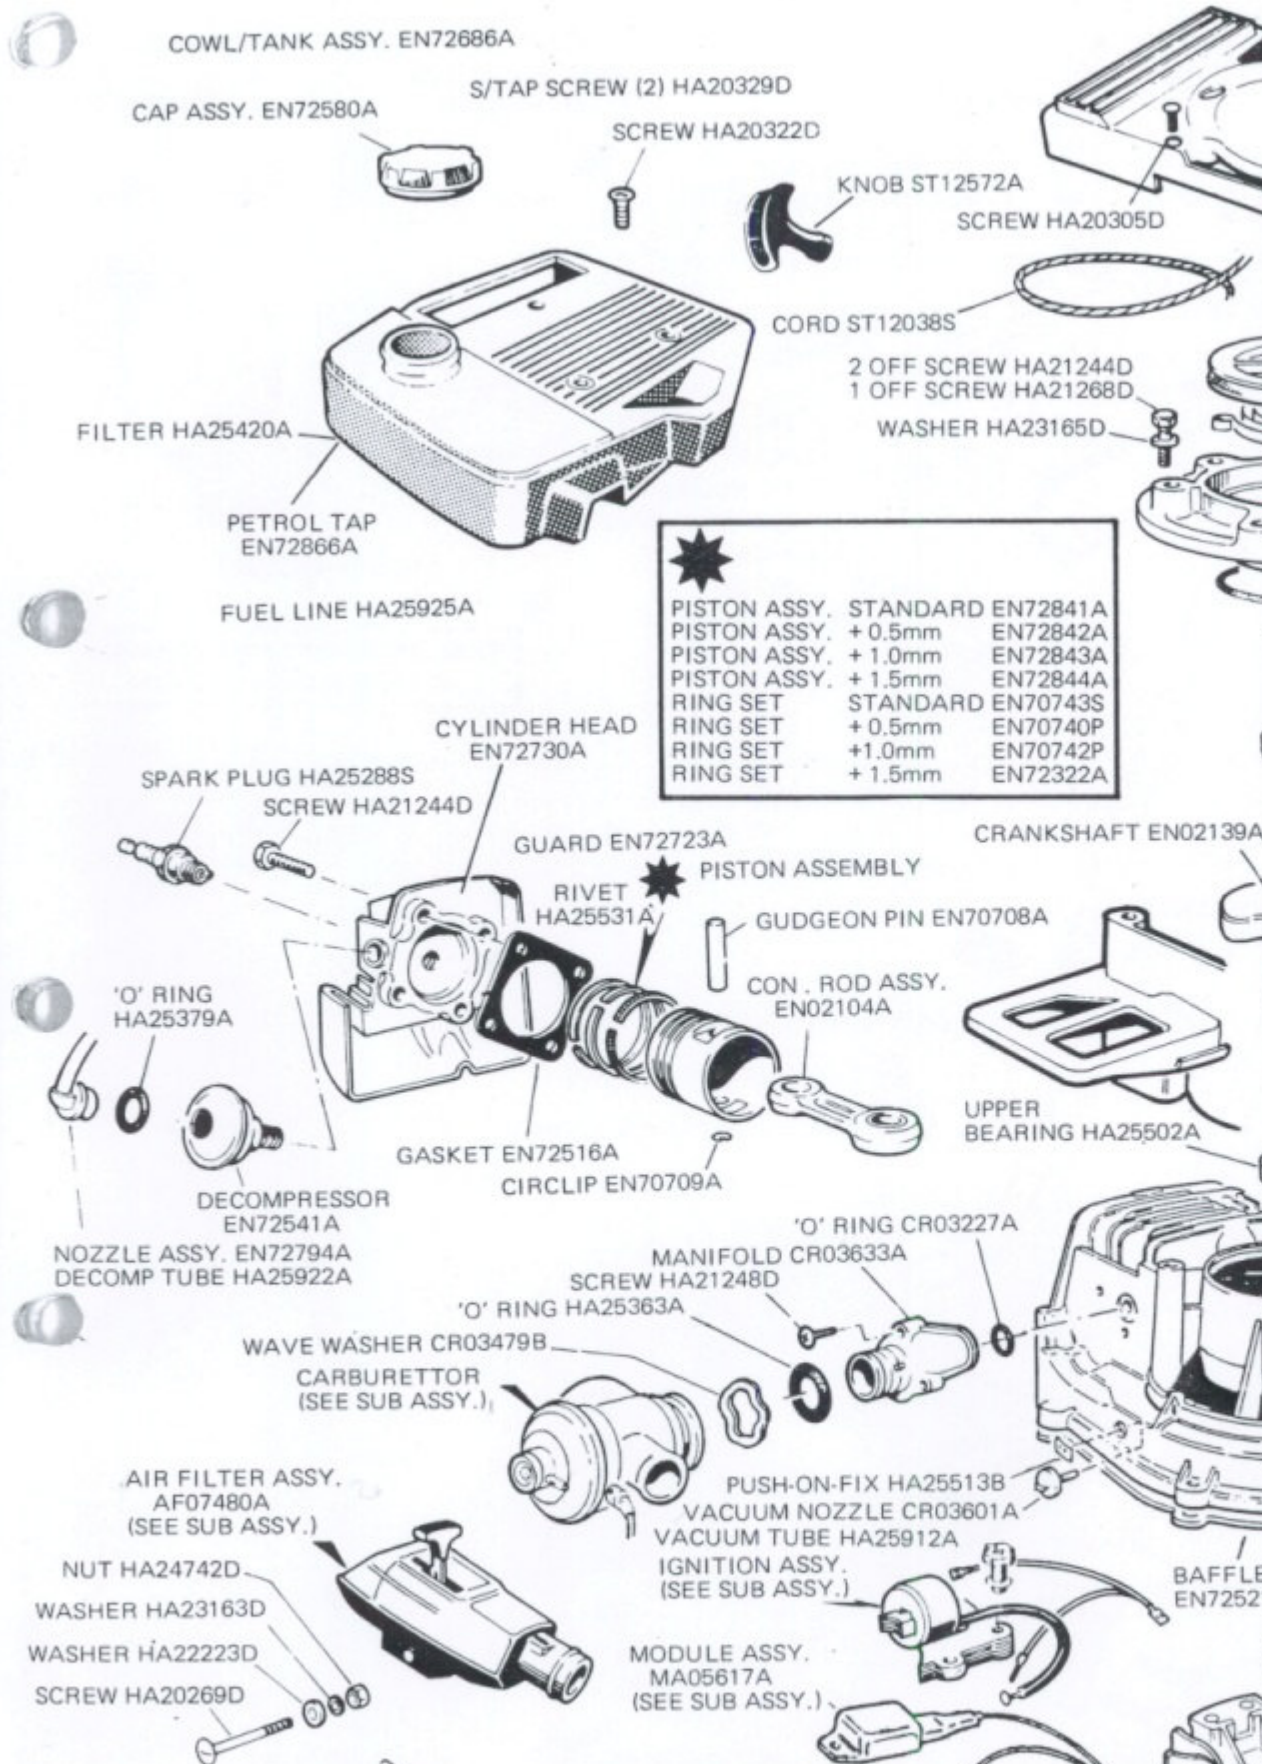

Tilt-A-Cut CA 901 A6

Eng

★	PISTON ASSY. STANDARD	EN72841A
	PISTON ASSY. + 0.5mm	EN72842A
	PISTON ASSY. + 1.0mm	EN72843A
	PISTON ASSY. + 1.5mm	EN72844A
	RING SET STANDARD	EN70743S
	RING SET + 0.5mm	EN70740P
	RING SET + 1.0mm	EN70742P
	RING SET + 1.5mm	EN72322A