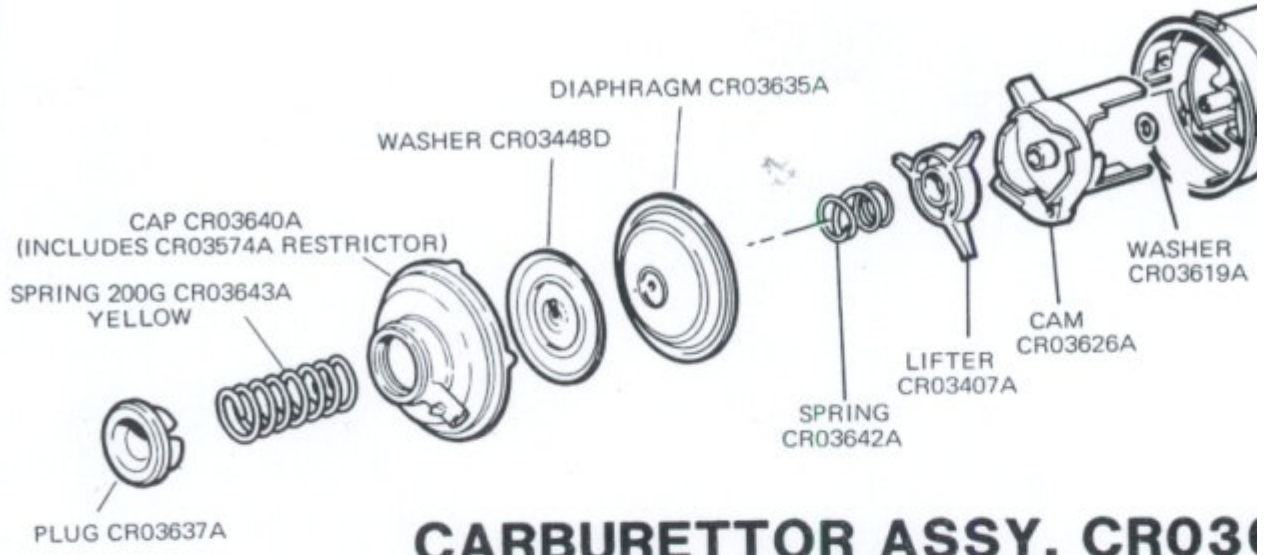

# Tilt-A-Cut CA 901 A6

# Sub As

BODY & VALV